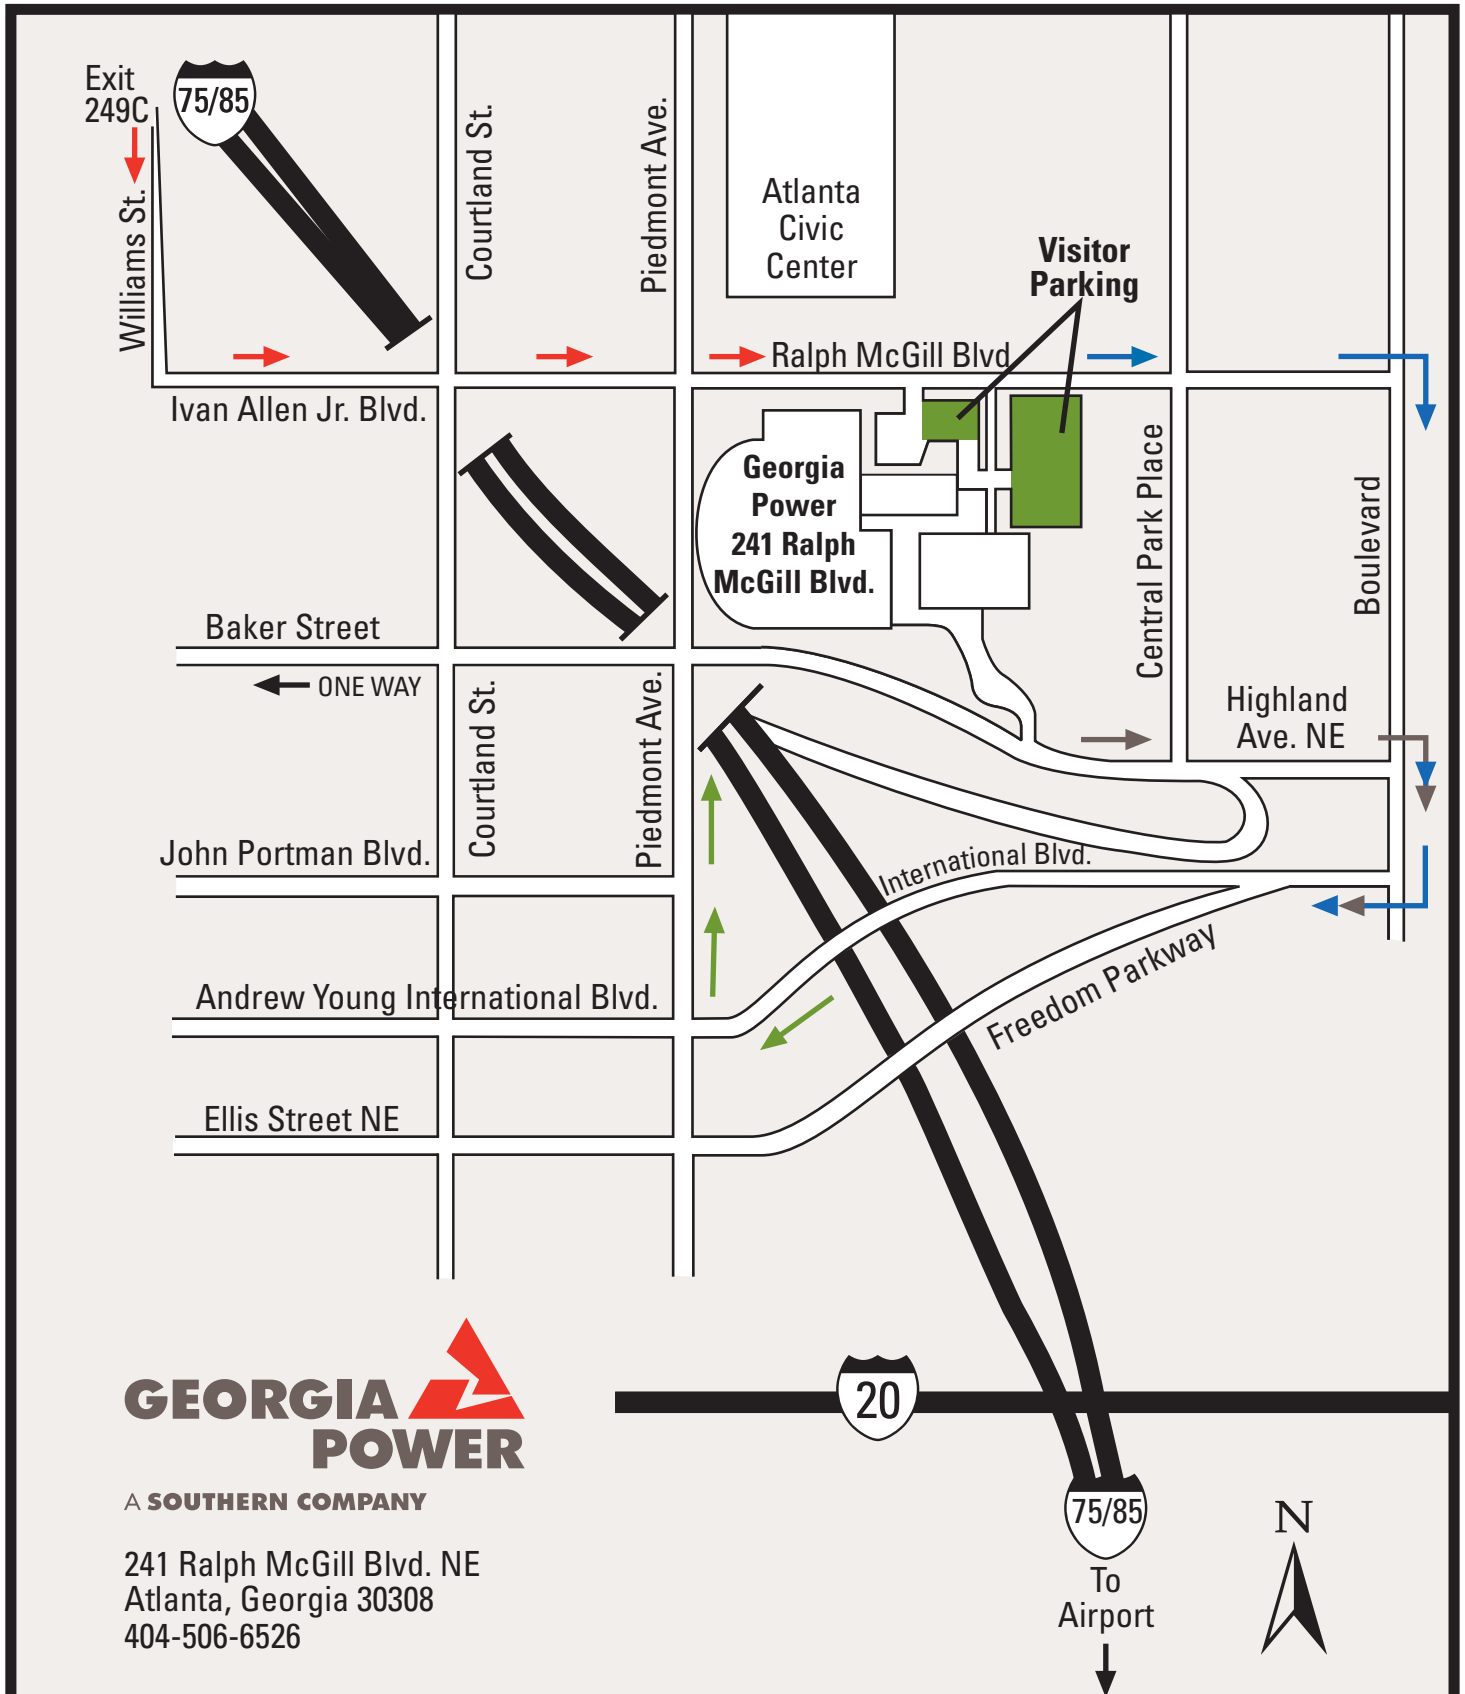

GEORGIA POWER 241 RALPH MCGILL BLVD.

From South

Take I-75/85 North to the International Blvd. exit. Go to the second light, which is Fort St. Turn left on Fort St., which will become Andrew Young International Blvd. Turn right on Piedmont Ave. Go to the third light, which is Ralph McGill Blvd. Turn right on Ralph McGill. Georgia Power is on your right. When you enter the building, see lobby security and you will be directed to the meeting site.

To Return From Parking Deck

Exit deck left onto the Baker/Highland Connector. Go to third light, which is Boulevard. Turn right on Boulevard. Boulevard will lead to I-75/85 North/South. Go south to reach I-20.

From North

Take I-75/85 South to the Williams St. exit. Exit 249C toward the World Congress Ctr./GA Dome/Aquarium. Take a left onto Ivan Allen Jr. Blvd. Ivan Allen becomes Ralph McGill Blvd. Georgia Power is on your right. When you enter the building, see lobby security and you will be directed to the meeting site.

To Return From Georgia Power

Exit Georgia Power right onto Ralph McGill Blvd. Go to the third light, which is Boulevard. Turn right on Boulevard. Boulevard will lead to I-75/85 North/South. Go south to reach I-20.